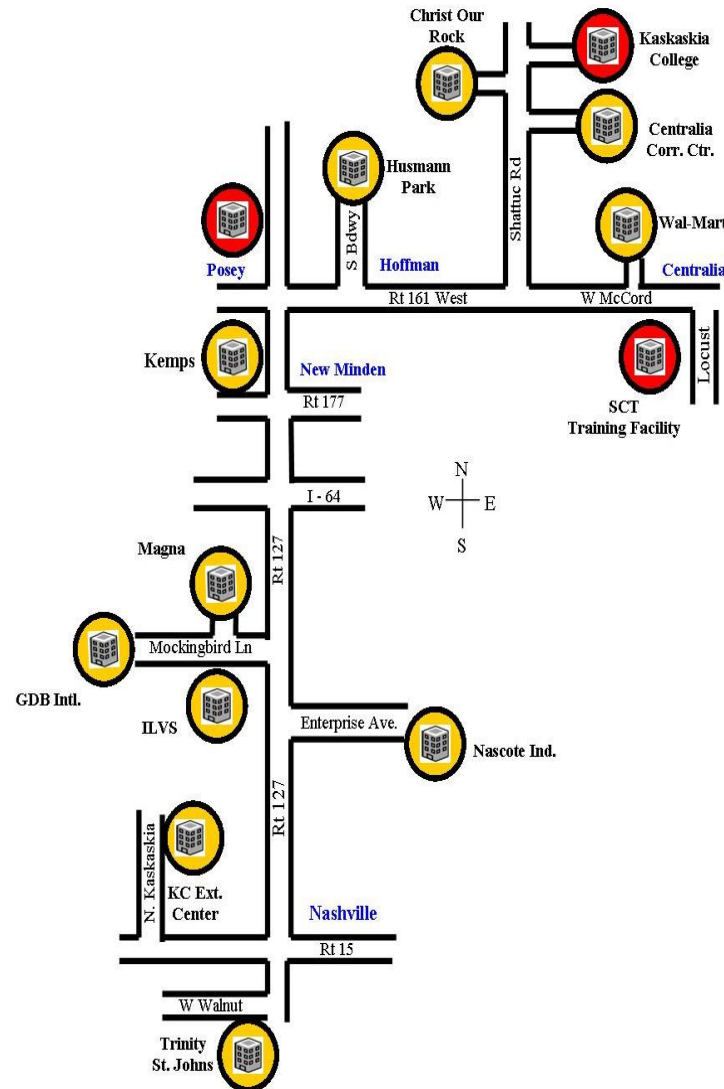

South Central Transit offers safe and reliable shuttle transportation with predetermined stops in Centralia, on Shattuc Road, in Hoffman, Posey & Nashville with a transfer location in Centralia for connections in surrounding area and in Posey for connections to Clinton County.

SCT Bus Stop signs will be posted at most stops and will serve as the designated bus stop location.

Connections to Amtrak, Centralia and Greyhound, Mt. Vernon are also possible.

This route will deviate up to 3/4 mile to pick up passengers who are unable to access a shuttle stop. A 24-hour notice is required to reserve a seat for route deviation.

Please call 800-660-7433 to reserve a seat or with any questions.

www.southcentraltransit.org

South Central Transit
1616 E. McCord Street
Centralia, IL 62801

CENTRALIA - NASHVILLE

DEVIATED PUBLIC SHUTTLE

BRAVES Route

(former BROWN Route)

Monday - Friday

No scheduling required

Route/Times published in this

Brochure effective

04/22/2013

**SOUTH CENTRAL
TRANSIT**

800-660-7433